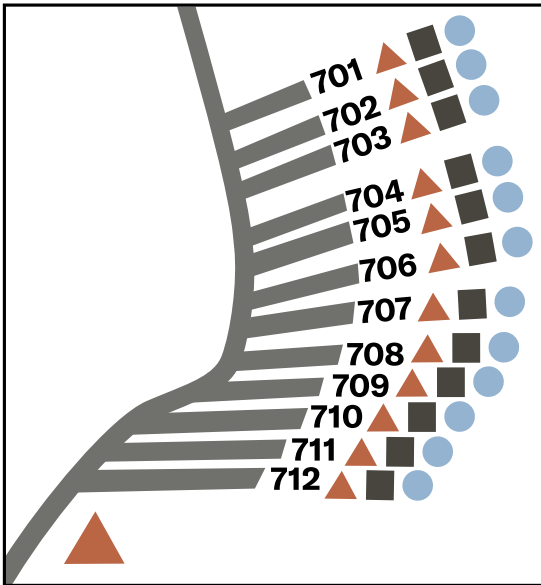

SUN MOUNTAIN
LODGE

RV Site

TO THE
MAIN
LODGE

PATTERSON
LAKE
VIEW

TO CABINS
& TOWN

100 ft' turn around

PATTERSON LAKE RD.

PATTERSON LAKE RD.

THOMPSON RD.

MAP LEGEND

SEPTIC

ELECTRIC

WATER